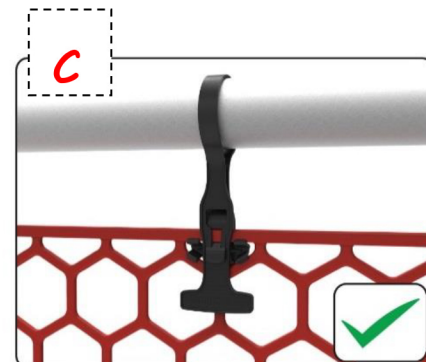

Easy to secure!

- ✓ “Clip on Stay on” Straps
- ✓ Zip Ties
- ✓ Cable Ties

Available in the following colours:

Installation Guide

Strap Installation:

Step A – Insert prongs into aperture and “click” secure. The strap will “stay in place” for future jobs! – No need to remove!

Step B - Wrap strap around tube, locate ‘T’ aperture over lug and secure.

To Release:

Step C - Pull down on “T bar” to release.

Recommended Safety Advice:

- ✓ We recommend that Hexguard is attached using three straps or cable ties on the top rail and two cable ties on the middle rail, as shown opposite.
- ✓ Always release straps or ties from rails before removing the Hexguard panel.
- ✓ We recommend stacking Hexguard in bundles of 25 panels. Hexguard should only be strapped using synthetic cord strap. Do not use steel banding.
- ✓ Never drop Hexguard off scaffolding as this may harm people below.

*Our unique installation system ensures that securing Hexguard© is as simple as **A, B, C!***

Example of recommended installation

Colour	Code	Quantity
Black	HEXPANBLK - Stock	200
Red	HEXPANRED - Stock	200
Blue	HEXPANBLU - Stock	200
Green	HEXPANGRN - Stock	200
Yellow	HEXPANYEL - Stock	200
Purple	HEXPANPUR - *Special Order*	200
Orange	HEXPANORG *Special Order*	200
Strap	HEXSTRAP - Stock	Pack of 100