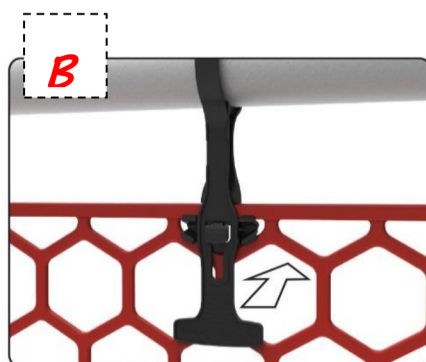

Easy to secure!

- ✓ “Clip on Stay on” Straps
- ✓ Zip Ties
- ✓ Cable Ties

Available in the following colours:

Installation Guide

Strap Installation:

Step A – Insert prongs into aperture and “click” secure. The strap will “stay in place” for future jobs! – No need to remove!

Step B - Wrap strap around tube, locate ‘T’ aperture over lug and secure.

To Release:

Step C - Pull down on “T bar” to release.

Recommended Safety Advice:

- ✓ We recommend that Hexguard is attached using three straps or cable ties on the top rail and two cable ties on the middle rail, as shown opposite.
- ✓ Always release straps or ties from rails before removing the Hexguard panel.
- ✓ We recommend stacking Hexguard in bundles of 25 panels. Hexguard should only be strapped using synthetic cord strap. Do not use steel banding.
- ✓ Never drop Hexguard off scaffolding as this may harm people below.

*Our unique installation system ensures that securing Hexguard© is as simple as **A, B, C!***

Example of recommended installation

Colour	Code	Quantity
Black	HEXPANBLK - Stock	200
Red	HEXPANRED - Stock	200
Blue	HEXPANBLU - Stock	200
Green	HEXPANGRN - Stock	200
Yellow	HEXPANYEL - Stock	200
Purple	HEXPANPUR - *Special Order*	200
Orange	HEXPANORG *Special Order*	200
Strap	HEXSTRAP - Stock	Pack of 100