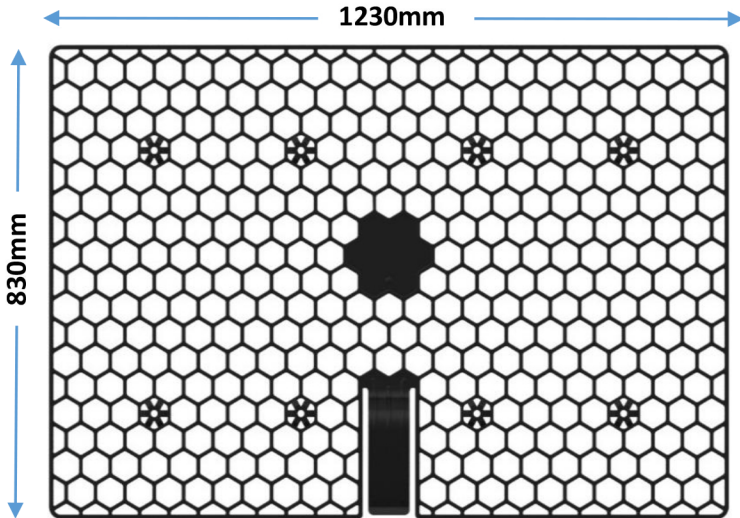

HEXGUARD PLASTIC BRICKGUARD

- ✓ British made, British design with first class service
- ✓ Hexagonal design for extra strength & durability – 1230mm x 830mm – “Biggest in the UK – Best Value!”
- ✓ Designed to conform to TG20 recommendations – 46mm apertures
- ✓ Tested February 2016 by Lloyds British to BS EN 12811-1 (2003)
- ✓ Weighing 1.1Kg with built in toe board Clip & Stacking Cup system – Stacks even with straps attached
- ✓ Optional “clip on & stay on” nylon straps with “quick release” fastening design – Tough Superfast Fixing
- ✓ Hexguard© may also be used with Cable Ties – Zip Ties
- ✓ “Own Security Branding” – Low minimum quantities – monthly production runs!
- ✓ Corporate colours to suit your image!
- ✓ Re-cycled material helping the environment
- ✓ Available in **Black** and 4 Stock Colours
- ✓ Compatible with Tube, Fitting & Board or System

Easy to secure!

- ✓ “Clip on Stay on” Straps
- ✓ Zip Ties
- ✓ Cable Ties

Available in the following colours:

Installation Guide

Strap Installation:

Step A – Insert prongs into aperture and “click” secure. The strap will “stay in place” for future jobs! – No need to remove!

Step B - Wrap strap around tube, locate ‘T’ aperture over lug and secure.

To Release:

Step C - Pull down on “T bar” to release.

Recommended Safety Advice:

- ✓ We recommend that Hexguard is attached using three straps or cable ties on the top rail and two cable ties on the middle rail, as shown opposite.
- ✓ Always release straps or ties from rails before removing the Hexguard panel.
- ✓ We recommend stacking Hexguard in bundles of 25 panels. Hexguard should only be strapped using synthetic cord strap. Do not use steel banding.
- ✓ Never drop Hexguard off scaffolding as this may harm people below.