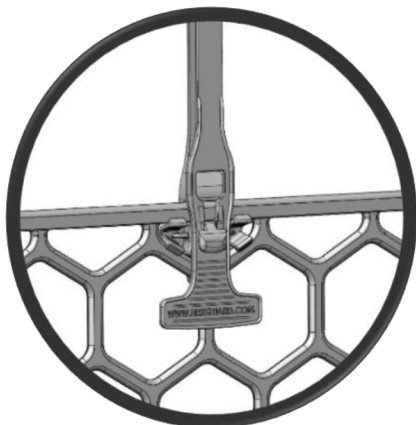

HEXGUARD PLASTIC BRICKGUARD

- ✓ British made, British design with first class service
- ✓ Hexagonal design for extra strength & durability – 1230mm x 830mm – “Biggest in the UK – Best Value!”
- ✓ Designed to conform to TG20 recommendations – 46mm apertures
- ✓ Tested February 2016 by Lloyds British to BS EN 12811-1 (2003)
- ✓ Weighing 1.1Kg with built in toe board Clip & Stacking Cup system – Stacks even with straps attached
- ✓ Optional “clip on & stay on” nylon straps with “quick release” fastening design – Tough Superfast Fixing
- ✓ Hexguard© may also be used with Cable Ties – Zip Ties
- ✓ “Own Security Branding” – Low minimum quantities – monthly production runs!
- ✓ Corporate colours to suit your image!
- ✓ Re-cycled material helping the environment
- ✓ Available in **Black** and 4 Stock Colours
- ✓ Compatible with Tube, Fitting & Board or System

Easy to secure!

- ✓ “Clip on Stay on” Straps
- ✓ Zip Ties
- ✓ Cable Ties

Available in the following colours:

Installation Guide

Strap Installation:

Step A – Insert prongs into aperture and “click” secure. The strap will “stay in place” for future jobs! – No need to remove!

Step B - Wrap strap around tube, locate ‘T’ aperture over lug and secure.

To Release:

Step C - Pull down on “T bar” to release.

Recommended Safety Advice:

- ✓ We recommend that Hexguard is attached using three straps or cable ties on the top rail and two cable ties on the middle rail, as shown opposite.
- ✓ Always release straps or ties from rails before removing the Hexguard panel.
- ✓ We recommend stacking Hexguard in bundles of 25 panels. Hexguard should only be strapped using synthetic cord strap. Do not use steel banding.
- ✓ Never drop Hexguard off scaffolding as this may harm people below.