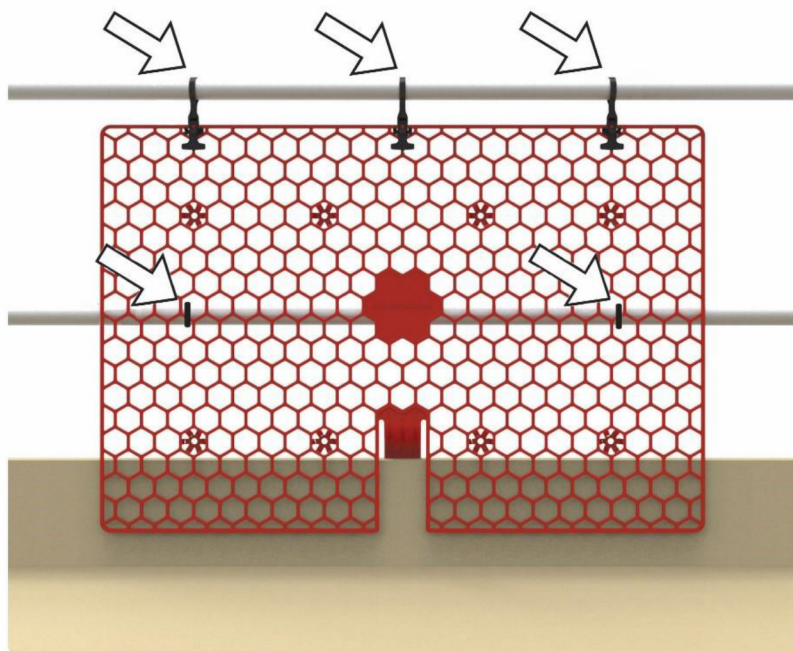

Easy to secure!

- ✓ “Clip on Stay on” Straps
- ✓ Zip Ties
- ✓ Cable Ties

Available in the following colours:

Installation Guide

Strap Installation:

Step A – Insert prongs into aperture and “click” secure. The strap will “stay in place” for future jobs! – No need to remove!

Step B - Wrap strap around tube, locate ‘T’ aperture over lug and secure.

To Release:

Step C - Pull down on “T bar” to release.

Recommended Safety Advice:

- ✓ We recommend that Hexguard is attached using three straps or cable ties on the top rail and two cable ties on the middle rail, as shown opposite.
- ✓ Always release straps or ties from rails before removing the Hexguard panel.
- ✓ We recommend stacking Hexguard in bundles of 25 panels. Hexguard should only be strapped using synthetic cord strap. Do not use steel banding.
- ✓ Never drop Hexguard off scaffolding as this may harm people below.

*Our unique installation system ensures that securing Hexguard© is as simple as **A, B, C!***

Example of recommended installation

Colour	Code	Quantity
Black	HEXPANBLK - Stock	200
Red	HEXPANRED - Stock	200
Blue	HEXPANBLU - Stock	200
Green	HEXPANGRN - Stock	200
Yellow	HEXPANYEL - Stock	200
Purple	HEXPANPUR - *Special Order*	200
Orange	HEXPANORG *Special Order*	200
Strap	HEXSTRAP - Stock	Pack of 100